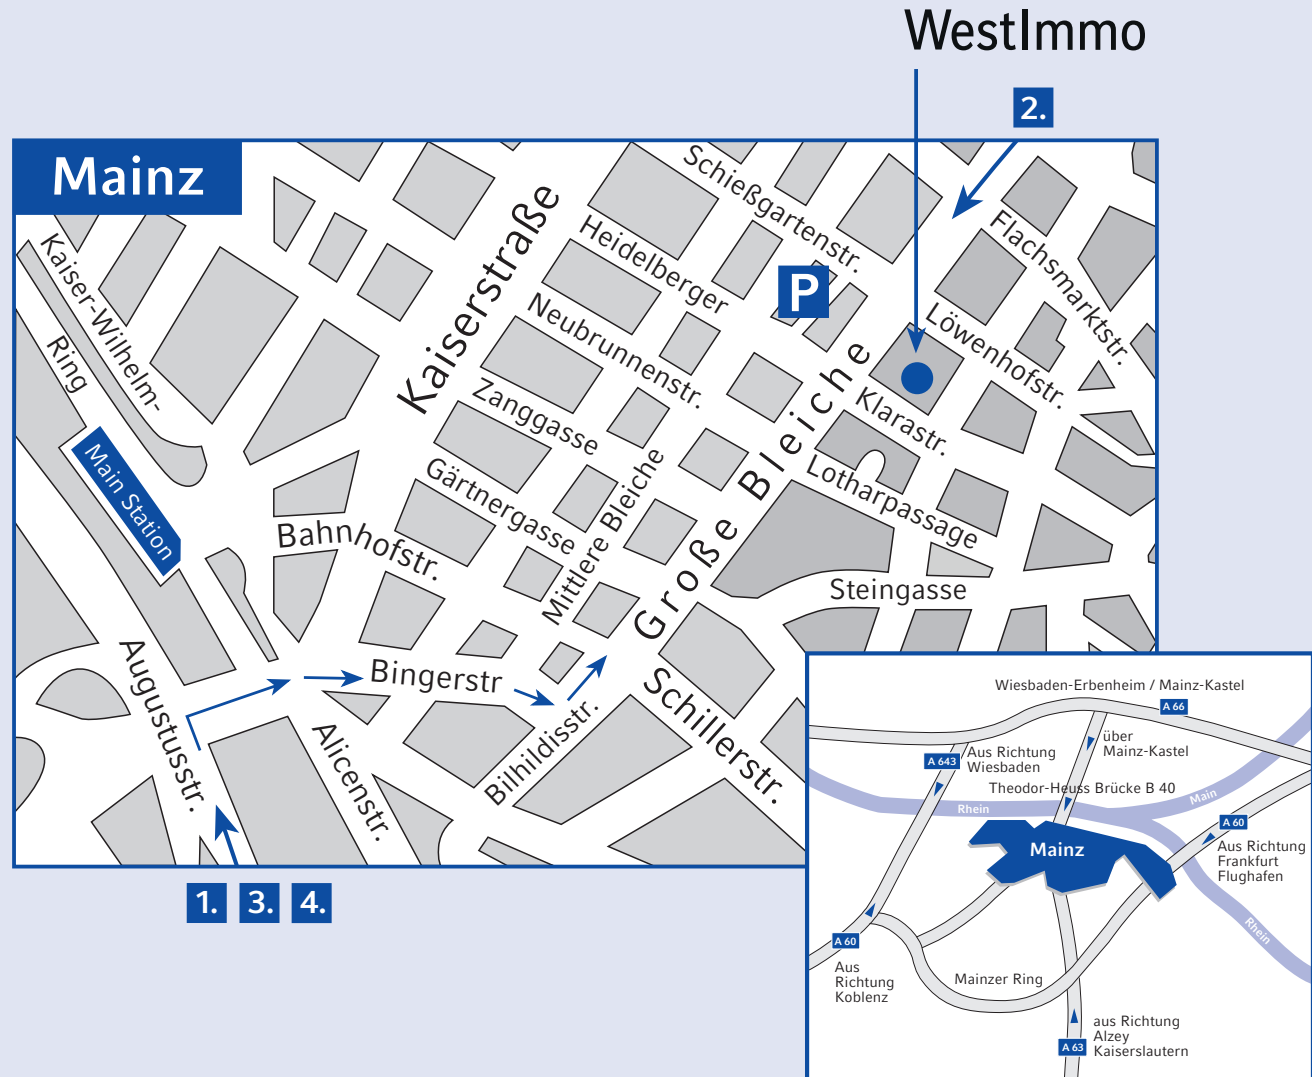

Directions

1. From Koblenz/Bingen

- A 61 towards the Bingen intersection,
- A 60 towards Mainz,
- A 63 as far as the Mainz autobahn intersection,
- then take the B 40 towards Mainz city centre.
- Follow the B 40 until you get to Am Römerlager,
- turn right into the B 40 as far Augustusstraße,
- turn right into Bingerstraße
- and then left into Große Bleiche

2. From Wiesbaden

- A 643 towards Mainz,
- Mainz-Mombach exit,
- then continue along the Rheinallee.
- Turn right onto Peter-Altmeier-Allee,
- then turn right again into Große Bleiche.

3. From Alzey

- A 63 as far as the Mainz autobahn intersection,
- then take the B 40 towards Mainz city centre.
- Follow the B 40 until you get to Am Römerlager
- here turn right and continue as far as Augustusstr.
- turn right into Bingerstraße
- and then left into Große Bleiche.

4. From Frankfurt/Darmstadt

- A 67 as far as the Rüsselsheimer motorway,
- then take the A 60 towards Mainz.
- Take the Mainz-Hechtsheim exit and
- from there take the B 40 towards the city centre.
- then continue as described under 3.